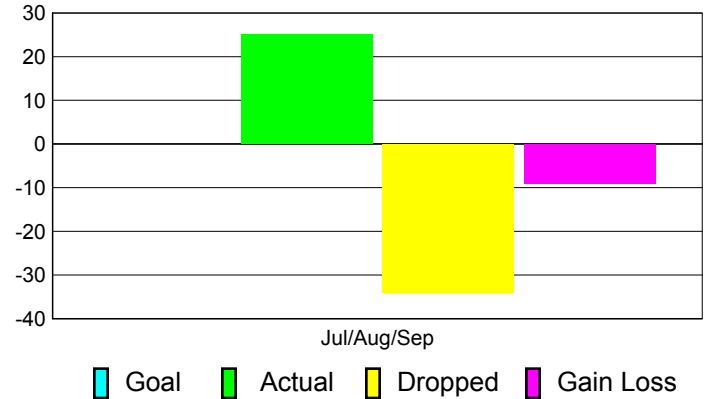

Membership Results 2011-2012

Goal, New, Dropped, Gain/Loss